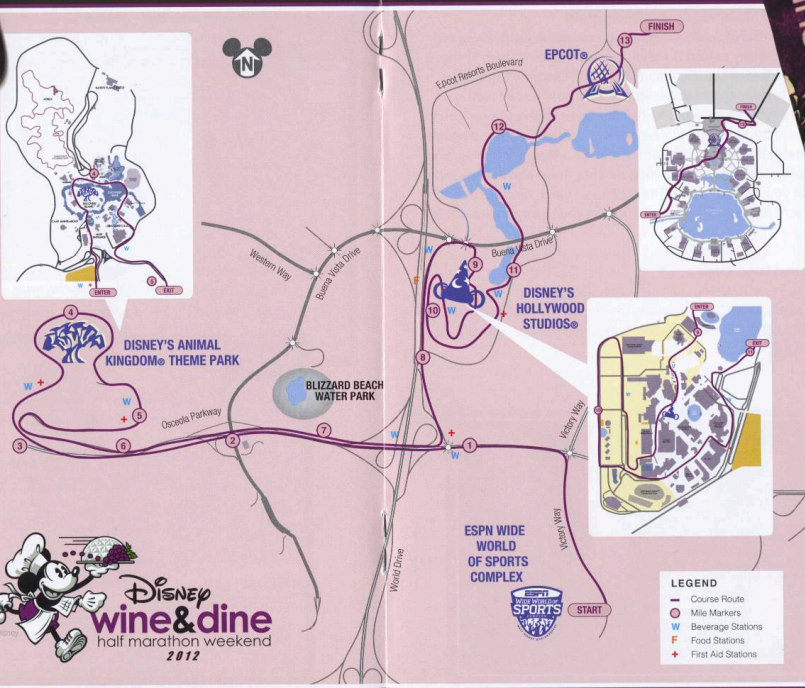

wine din

half marathon

half marathon

Disney  
**wine & dine**  
half marathon weekend  
2012

ESPN WIDE  
WORLD OF  
SPORTS  
COMPLEX

LEGEND

- Course Route
- Mile Markers
- W Beverage Stations
- F Food Stations
- + First Aid Stations

Capturing Magical  
**MEMORIES**